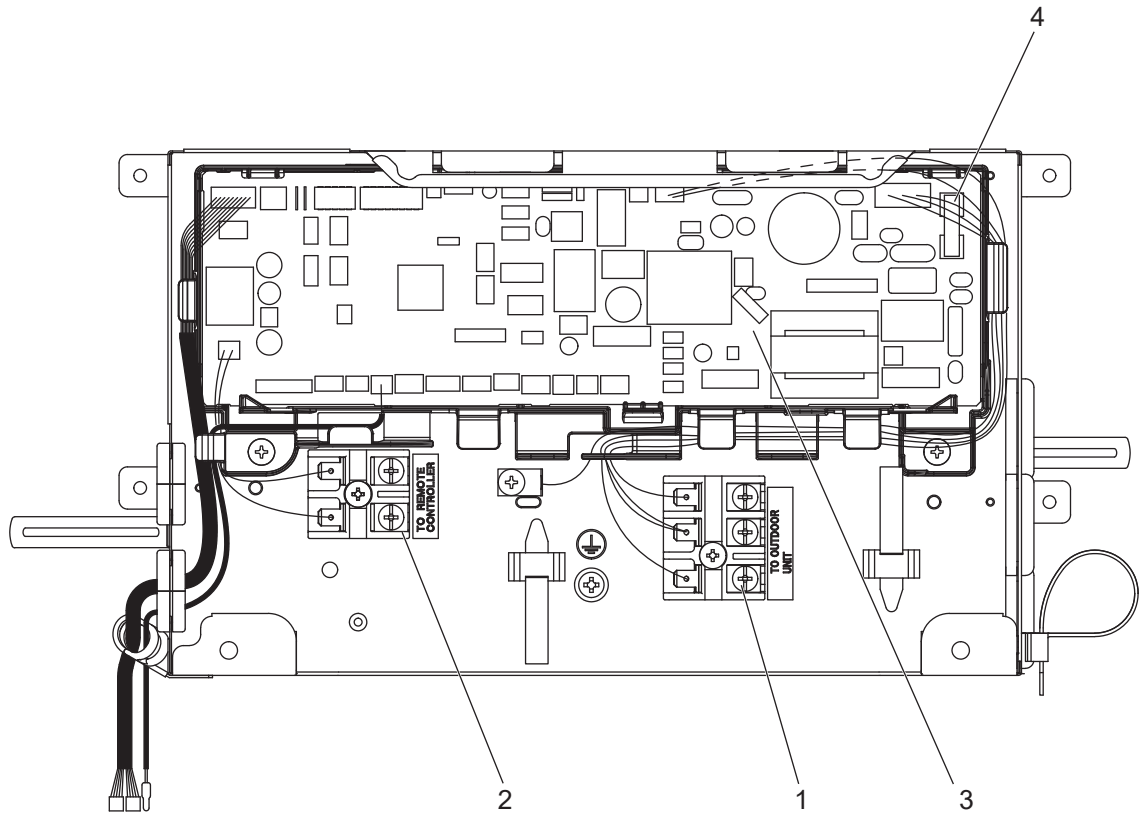

ELECTRICAL PARTS

No.	Parts No.	Parts Name	NTXCKS09A112BA	NTXCKS12A112BA	NTXCKS15A112BA	NTXCKS18A112BA	Wiring Diagram Symbol	Remarks
1	E27 162 375	TERMINAL BLOCK	1	1	1	1	TB4	
2	E27 78R 375	TERMINAL BLOCK	1	1	1	1	TB5	
3	E27 81T 447	INDOOR CONTROLLER BOARD	1	1	1	1		
4	E27 78R 382	FUSE	1	1	1	1	F1	FJL 250/6.3A