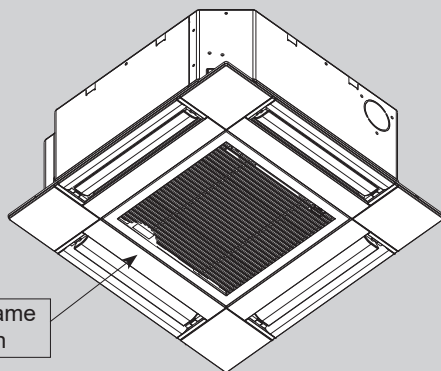

MITSUBISHI ELECTRIC TRANE HVAC US

SPLIT-SYSTEM HEAT PUMP

February 2023
No. TCBT013

PARTS CATALOG

Ceiling Cassettes **R410A**

Indoor unit
[Model Name]

NTXCKS09A112BA

NTXCKS12A112BA

NTXCKS15A112BA

NTXCKS18A112BA

INDOOR UNIT

WIRELESS REMOTE
CONTROLLER
(Option)

WIRED REMOTE CONTROLLER
(Option)

CONTENTS

- 1. SERVICE PARTS LIST 2
- 2. OPTIONAL PARTS 6

SERVICE MANUAL (TCHT013)

1

SERVICE PARTS LIST

GRILLE PARTS

Parts numbers that are circled are not shown in the figure.

Main Function & Equipped Optional Items	TLP-18FAU	TLP-18FAEU	Remarks
Wireless Remote Controller			Signal Sender
i-see Sensor Corner Panel (PAR-SSA001AA-E)		✓	
Wireless Remote Controller for AFE(Exclusive)			Small size Signal Sender