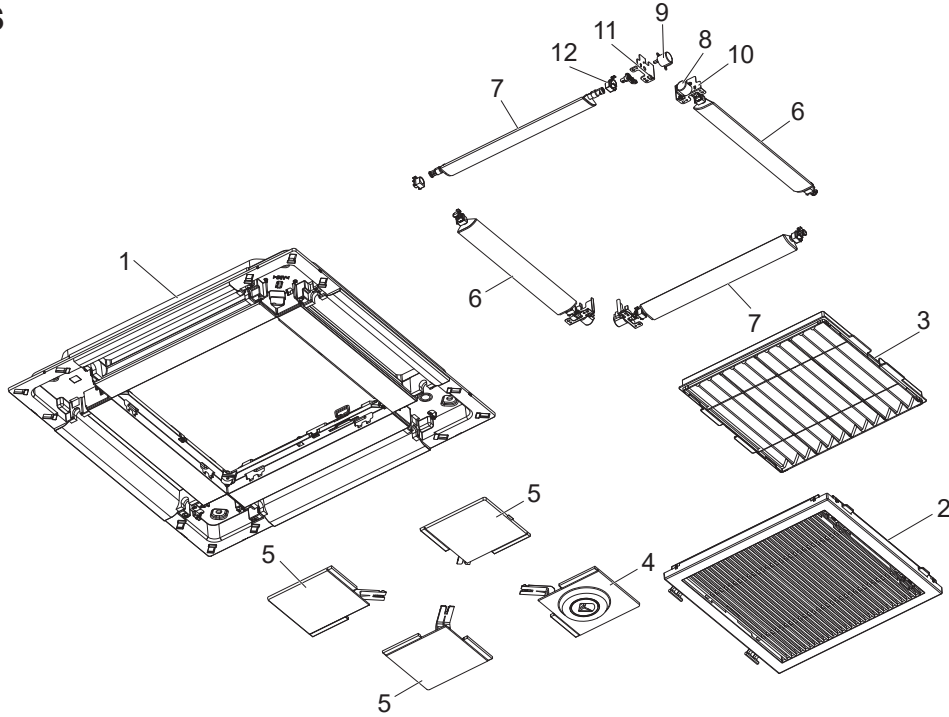

NTXCKS15A112BA

NTXCKS18A112BA

INDOOR UNIT

WIRELESS REMOTE
CONTROLLER
(Option)

WIRED REMOTE CONTROLLER
(Option)

CONTENTS

- 1. SERVICE PARTS LIST 2
- 2. OPTIONAL PARTS 6

SERVICE MANUAL (TCHT013)

1

SERVICE PARTS LIST

GRILLE PARTS

Parts numbers that are circled are not shown in the figure.

Main Function & Equipped Optional Items	TLP-18FAU	TLP-18FAEU	Remarks
Wireless Remote Controller			Signal Sender
i-see Sensor Corner Panel (PAR-SSA001AA-E)		✓	
Wireless Remote Controller for AFE(Exclusive)			Small size Signal Sender

No.	Parts No.	Parts Name	TLP-18FAU	TLP-18FAEU	Wiring Diagram Symbol	Remarks
1	E27 C26 003	AIR OUTLET GRILLE	1	1		
2	E27 M27 010	INTAKE GRILLE	1	1		
3	E27 C26 100	AIR FILTER	1	1		
4	E27 C29 975	CORNER PANEL (i-see Sensor)		1		
5	E27 C26 975	CORNER PANEL	4	3		with safety strap
6	E27 C26 037	AUTO VANE -1	2	2		Join COUPLING-1
7	E27 C27 037	AUTO VANE -2	2	2		Join COUPLING-2
8	E27 C26 303	VANE MOTOR-1	2	2		Green Label
9	E27 C27 303	VANE MOTOR-2	2	2		Blue Label
10	E27 C26 946	COUPLING-1	2	2		Join VANE MOTOR-1
11	E27 C27 946	COUPLING-2	2	2		Join VANE MOTOR-2
12	E27 C26 044	VANE BUSH	8	8		
⑬	E27 C26 033	WIRE HOOK	2	2		
⑭	E27 C27 087	JUNCTION CABLE (i-see Sensor)		1		